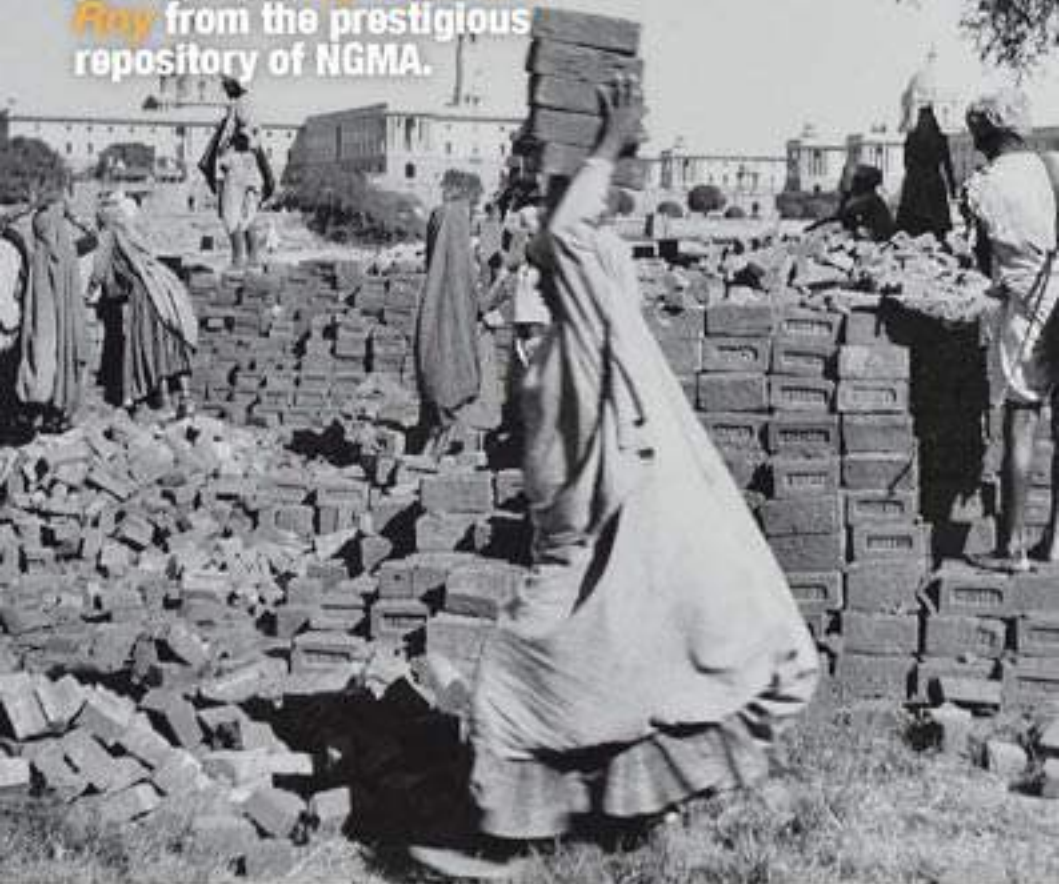

On the Occasion of
**INTERNATIONAL
WORKERS DAY,**

NGMA commemorates the
contribution of workers who
are the real builders of this
world. NGMA Shares
photographs *by Kullvard
Fry* from the prestigious
repository of NGMA.